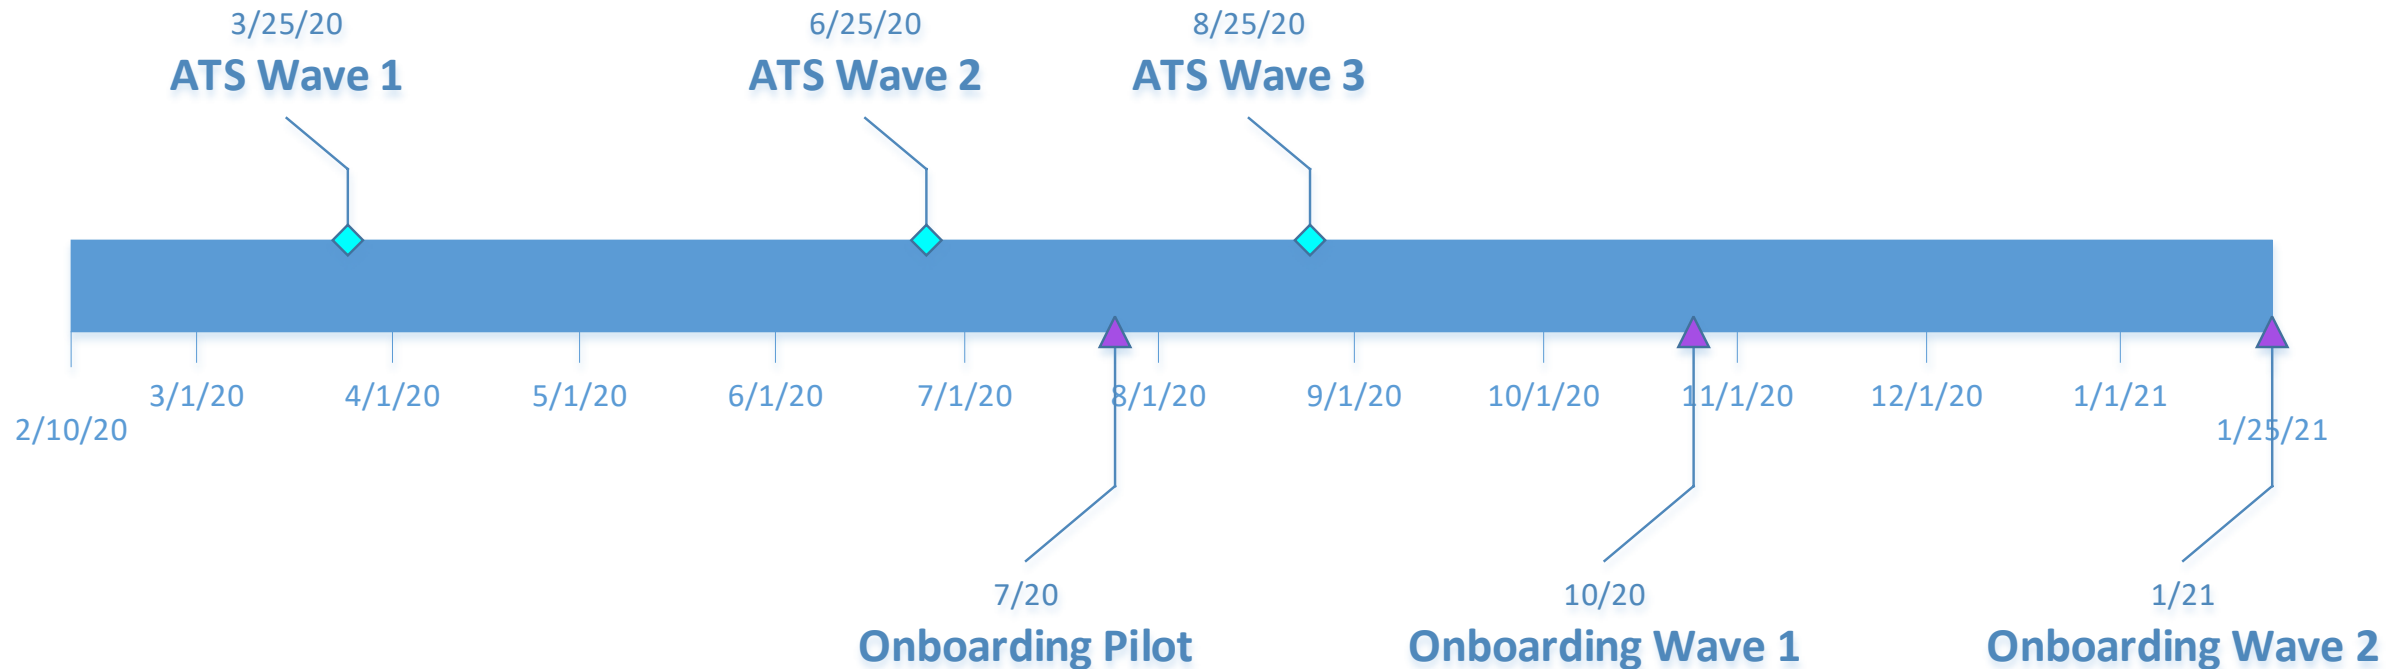

ATS, Onboarding & Payroll

Integrated Wave Schedule

February 14, 2020

Integrated Timeline

Proposed Waves

ATS Waves

<u>Wave 1</u> Go Live: 3/25/20	<u>Wave 2</u> Go Live: 6/25/20	<u>Wave 3</u> Go Live: 8/25/20
RCC	JSRCC	VHCC
SVCC	TNCC	PDCCC
LFCC	TCC	CVCC
MECC	NVCC	PVCC
Important Notes: <ul style="list-style-type: none"> Danville transitioning 2/25/20 LFCC has Silkroad ATS (ends 8/20) TCC and NOVA have stand-alone contracts that end in August 2020: 		PHCC
		JTCC
		WCC
		VWCC
		NRCC

Payroll

3/25/20 – RCC
8/25/20 - NVCC

Onboarding Waves

<u>Pilot</u> Go Live: 7/20	<u>Wave 1</u> Go Live: 10/20	<u>Wave 2</u> Go Live: 01/21
LFCC	TNCC	NVCC
DSLCC	TCC	JSRCC
SCC	VWCC	VHCC
ESCC	NRCC	
SWCC	RCC	
BRCC	CVCC	
MECC	PDCC	
SVCC	PVCC	
DCC	PHCC	
GCC	JTCC	
SO	WCC	