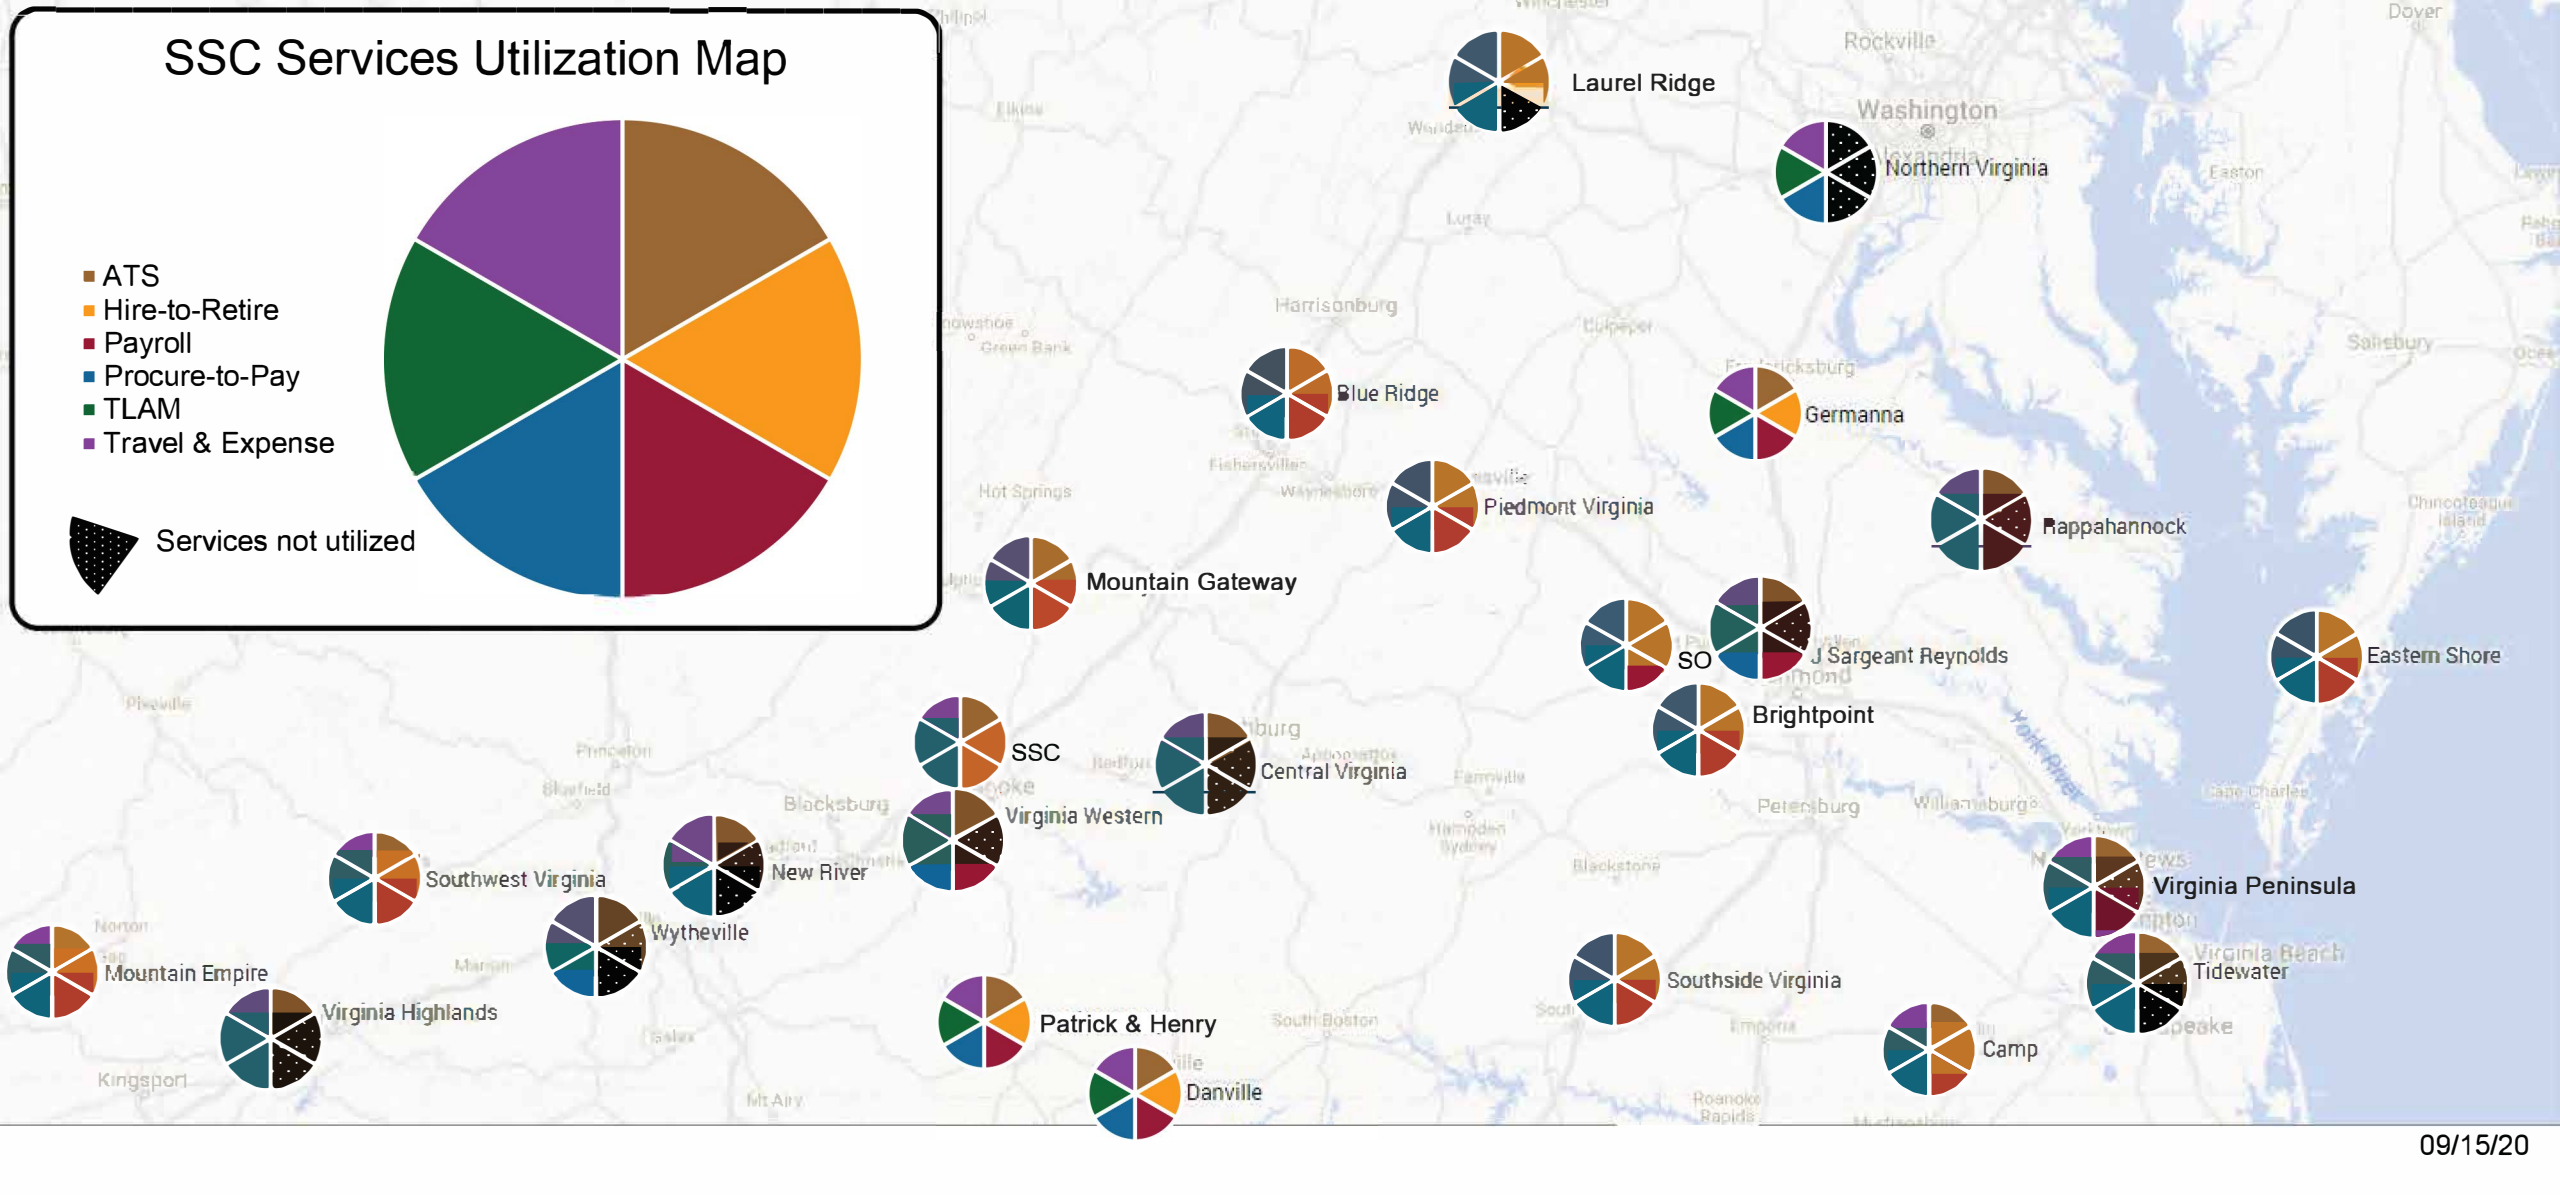

# SSC Services Utilization Map

- ATS
- Hire-to-Retire
- Payroll
- Procure-to-Pay
- TLAM
- Travel & Expense

▒ Services not utilized

- Laurel Ridge
- Washington
- Northern Virginia
- Harrisonburg
- Blue Ridge
- Fredericksburg
- Germanna
- Piedmont Virginia
- Rappahannock
- Mountain Gateway
- J Sargeant Reynolds
- Brightpoint
- SSC
- Central Virginia
- Virginia Western
- Southwest Virginia
- New River
- Wytheville
- Mountain Empire
- Virginia Highlands
- Patrick & Henry
- Danville
- Southside Virginia
- Camp
- Virginia Peninsula
- Virginia Beach
- Tidewater
- Eastern Shore